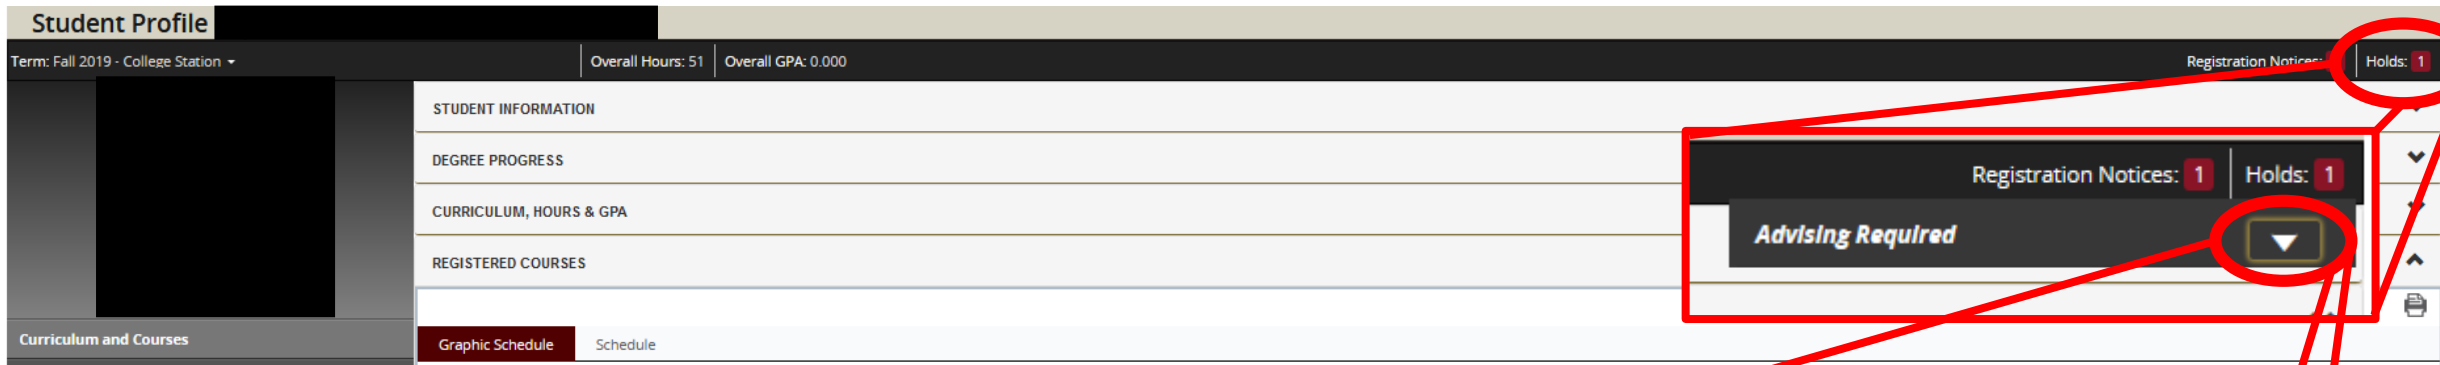

How to check Holds

Step 1:
Click My Profile in Howdy

Step 2:
Click Holds

Step 3:
Click the down arrow to see the details