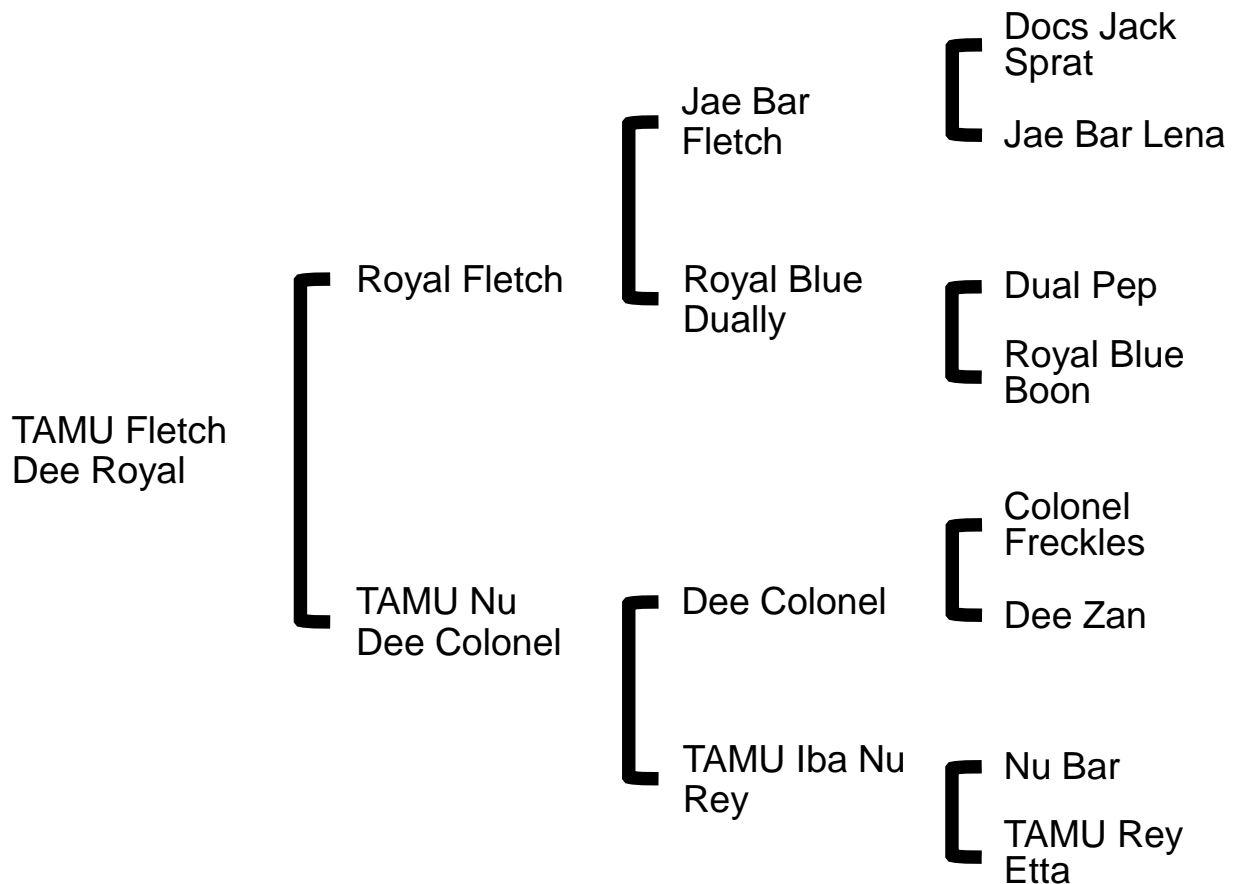

TAMU Fletch Dee Royal

AQHA# 0000000 • 2015 Sorrel Mare

Notes: Daughter of NCHA Open Futurity Champion and NRCHA All-Time Leading Sire, Royal Fetch. Great disposition. Willing to work and try most anything. A quick learner that should make a very competitive stock or ranch versatility horse.